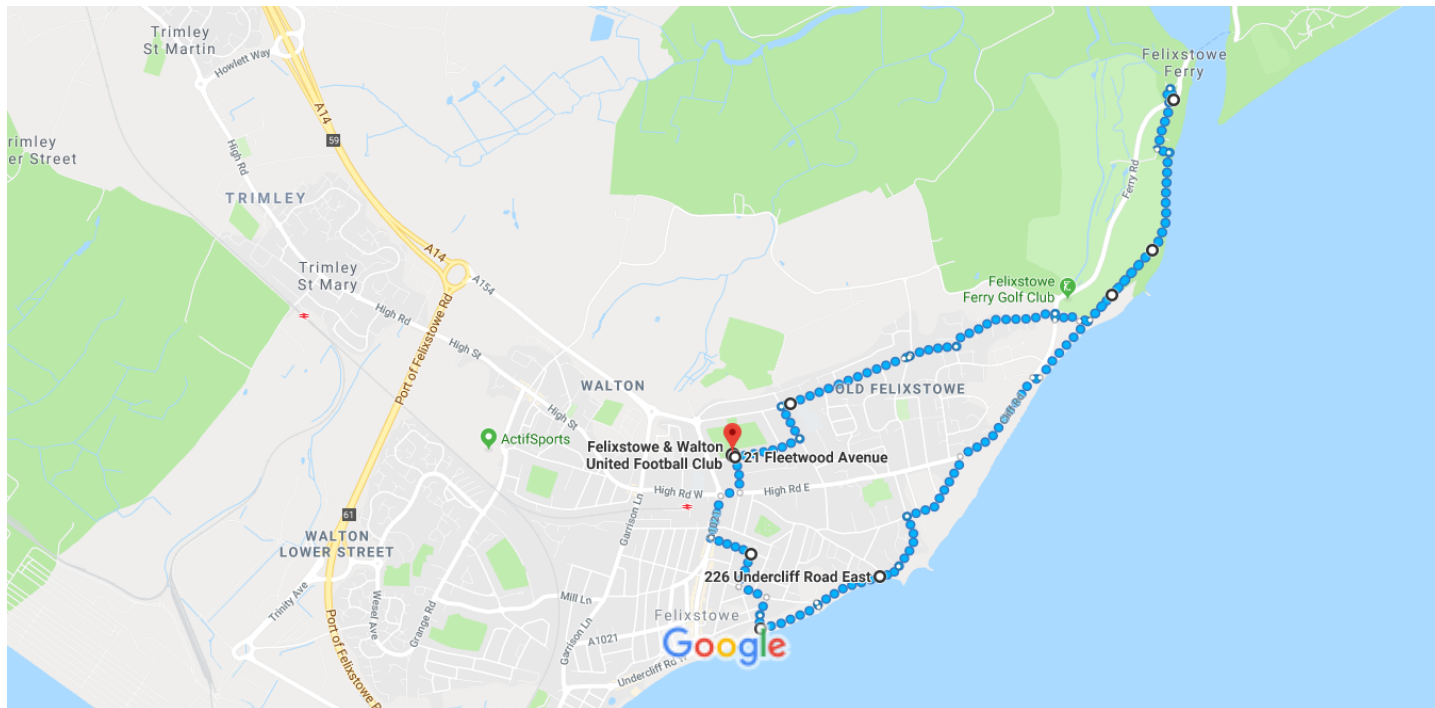

Felixstowe & Walton United Football Club to Felixstowe & Walton United Football Club

Walk 6.0 miles, 1 h 57 min

Map data ©2018 Google 500 m

Felixstowe & Walton United Football Club

⚠ Use caution—walking directions may not always reflect real-world conditions

4A Dellwood Ave, Felixstowe IP11 9HT

- ↑ 1. Walk east on Dellwood Ave towards Fleetwood Ave

36 ft

7 s (36 ft)

21 Fleetwood Ave

Felixstowe IP11 9HR

- ↑ 2. Walk east on Dellwood Ave towards Lansdowne Rd

0.2 mi

- ↶ 3. Turn left onto Rosemary Ave

0.1 mi

- ↷ 4. Turn right onto Colneis Rd

0.5 mi

- ↑ 5. Continue straight to stay on Colneis Rd

98 ft

- ↶ 6. Turn left onto Ferry Rd

43 ft

0.2 mi
- 26. Continue onto Undercliff Rd E

420 ft

1 h 30 min (4.6 mi)

226 Undercliff Rd E

Felixstowe

- 27. Walk west on Undercliff Rd E towards Beach Pl

0.2 mi
- 28. Turn left towards Promenade

79 ft