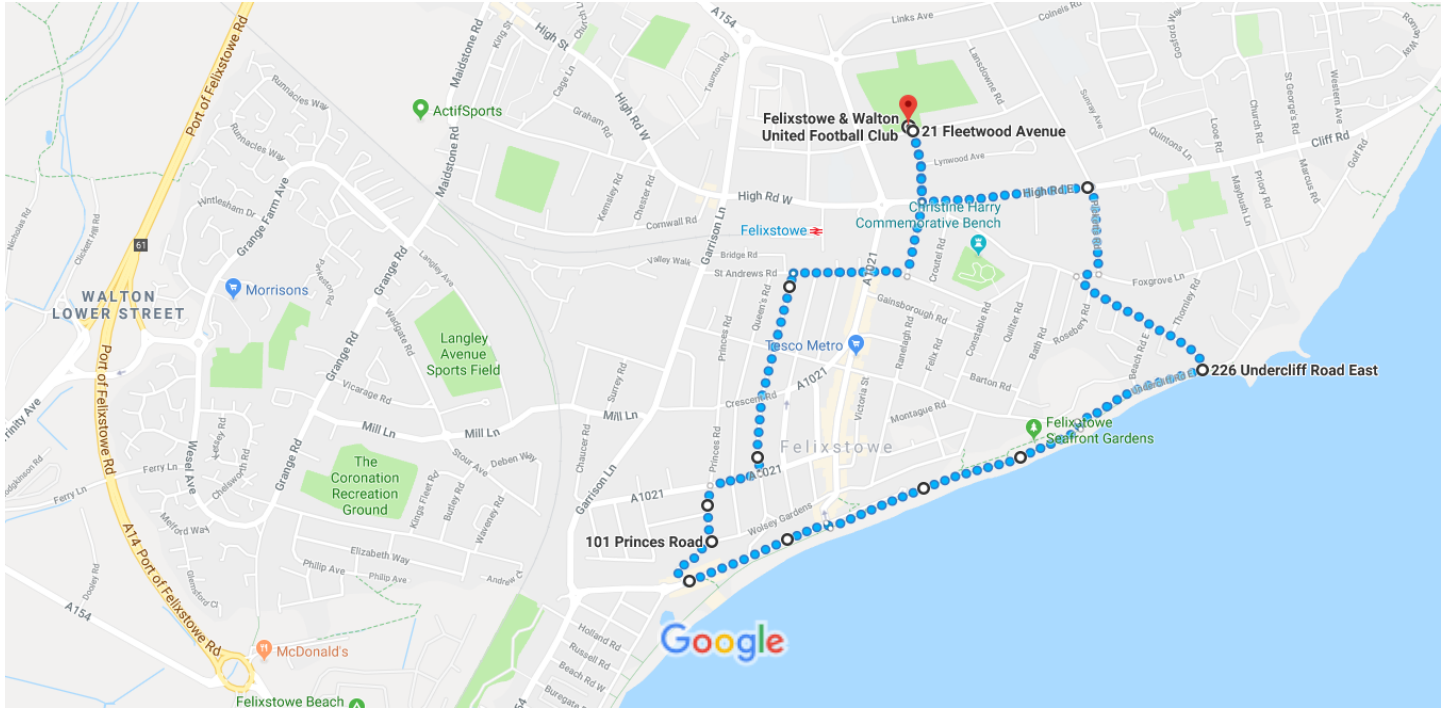

Felixstowe & Walton United Football Club to Felixstowe & Walton United Football Club

Walk 3.0 miles, 59 min

Map data ©2018 Google 200 m

Felixstowe & Walton United Football Club

⚠ Use caution—walking directions may not always reflect real-world conditions

4A Dellwood Ave, Felixstowe IP11 9HT

↑ 1. Walk east on Dellwood Ave towards Fleetwood Ave

36 ft

7 s (36 ft)

21 Fleetwood Ave

Felixstowe IP11 9HR

↑ 2. Walk south on Fleetwood Ave towards Lynwood Ave

0.1 mi

↶ 3. Turn left onto High Rd E

0.3 mi

↷ 4. Turn right onto Picketts Rd

0.2 mi

↷ 5. Turn right onto Foxgrove Ln

207 ft

↶ 6. Turn left onto Brook Ln

0.3 mi

17 min (0.9 mi)

226 Undercliff Rd E

Felixstowe