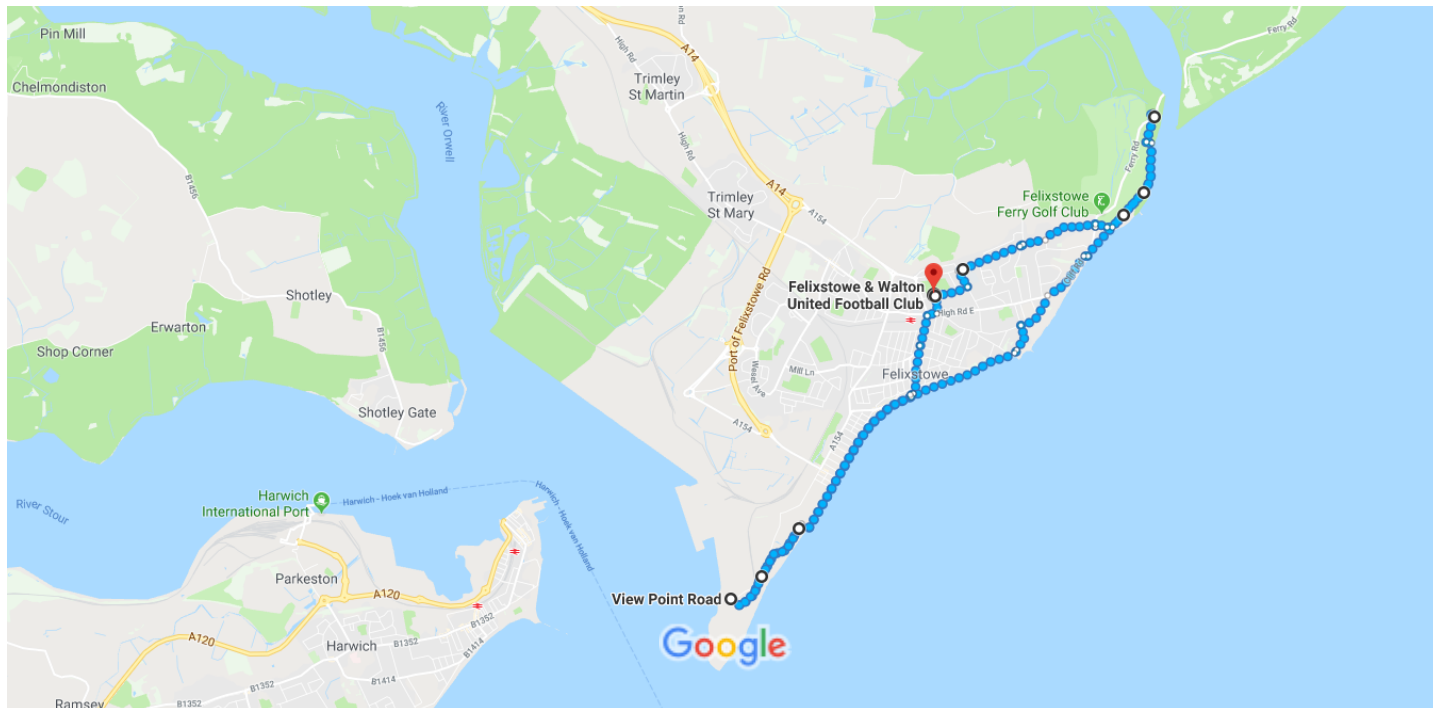

Felixstowe & Walton United Football Club to Felixstowe & Walton United Football Club

Walk 10.3 miles, 3 h 21 min

Map data ©2018 Google 1 km

Felixstowe & Walton United Football Club

⚠ Use caution—walking directions may not always reflect real-world conditions

4A Dellwood Ave, Felixstowe IP11 9HT

- ↑ 1. Walk east on Dellwood Ave towards Fleetwood Ave

36 ft

7 s (36 ft)

21 Fleetwood Ave

Felixstowe IP11 9HR

- ↑ 2. Walk east on Dellwood Ave towards Lansdowne Rd

0.2 mi

- ↶ 3. Turn left onto Rosemary Ave

0.1 mi

- ↷ 4. Turn right onto Colneis Rd

0.5 mi

- ↑ 5. Continue straight to stay on Colneis Rd

98 ft

- ↶ 6. Turn left onto Ferry Rd

43 ft

- ↷ 7. Turn right onto Elmcroft Ln

0.2 mi

- ↶ 8. Turn left onto Westmorland Rd

0.4 mi

-  9. Turn right onto Cliff Rd

125 ft

 10. Turn left

486 ft